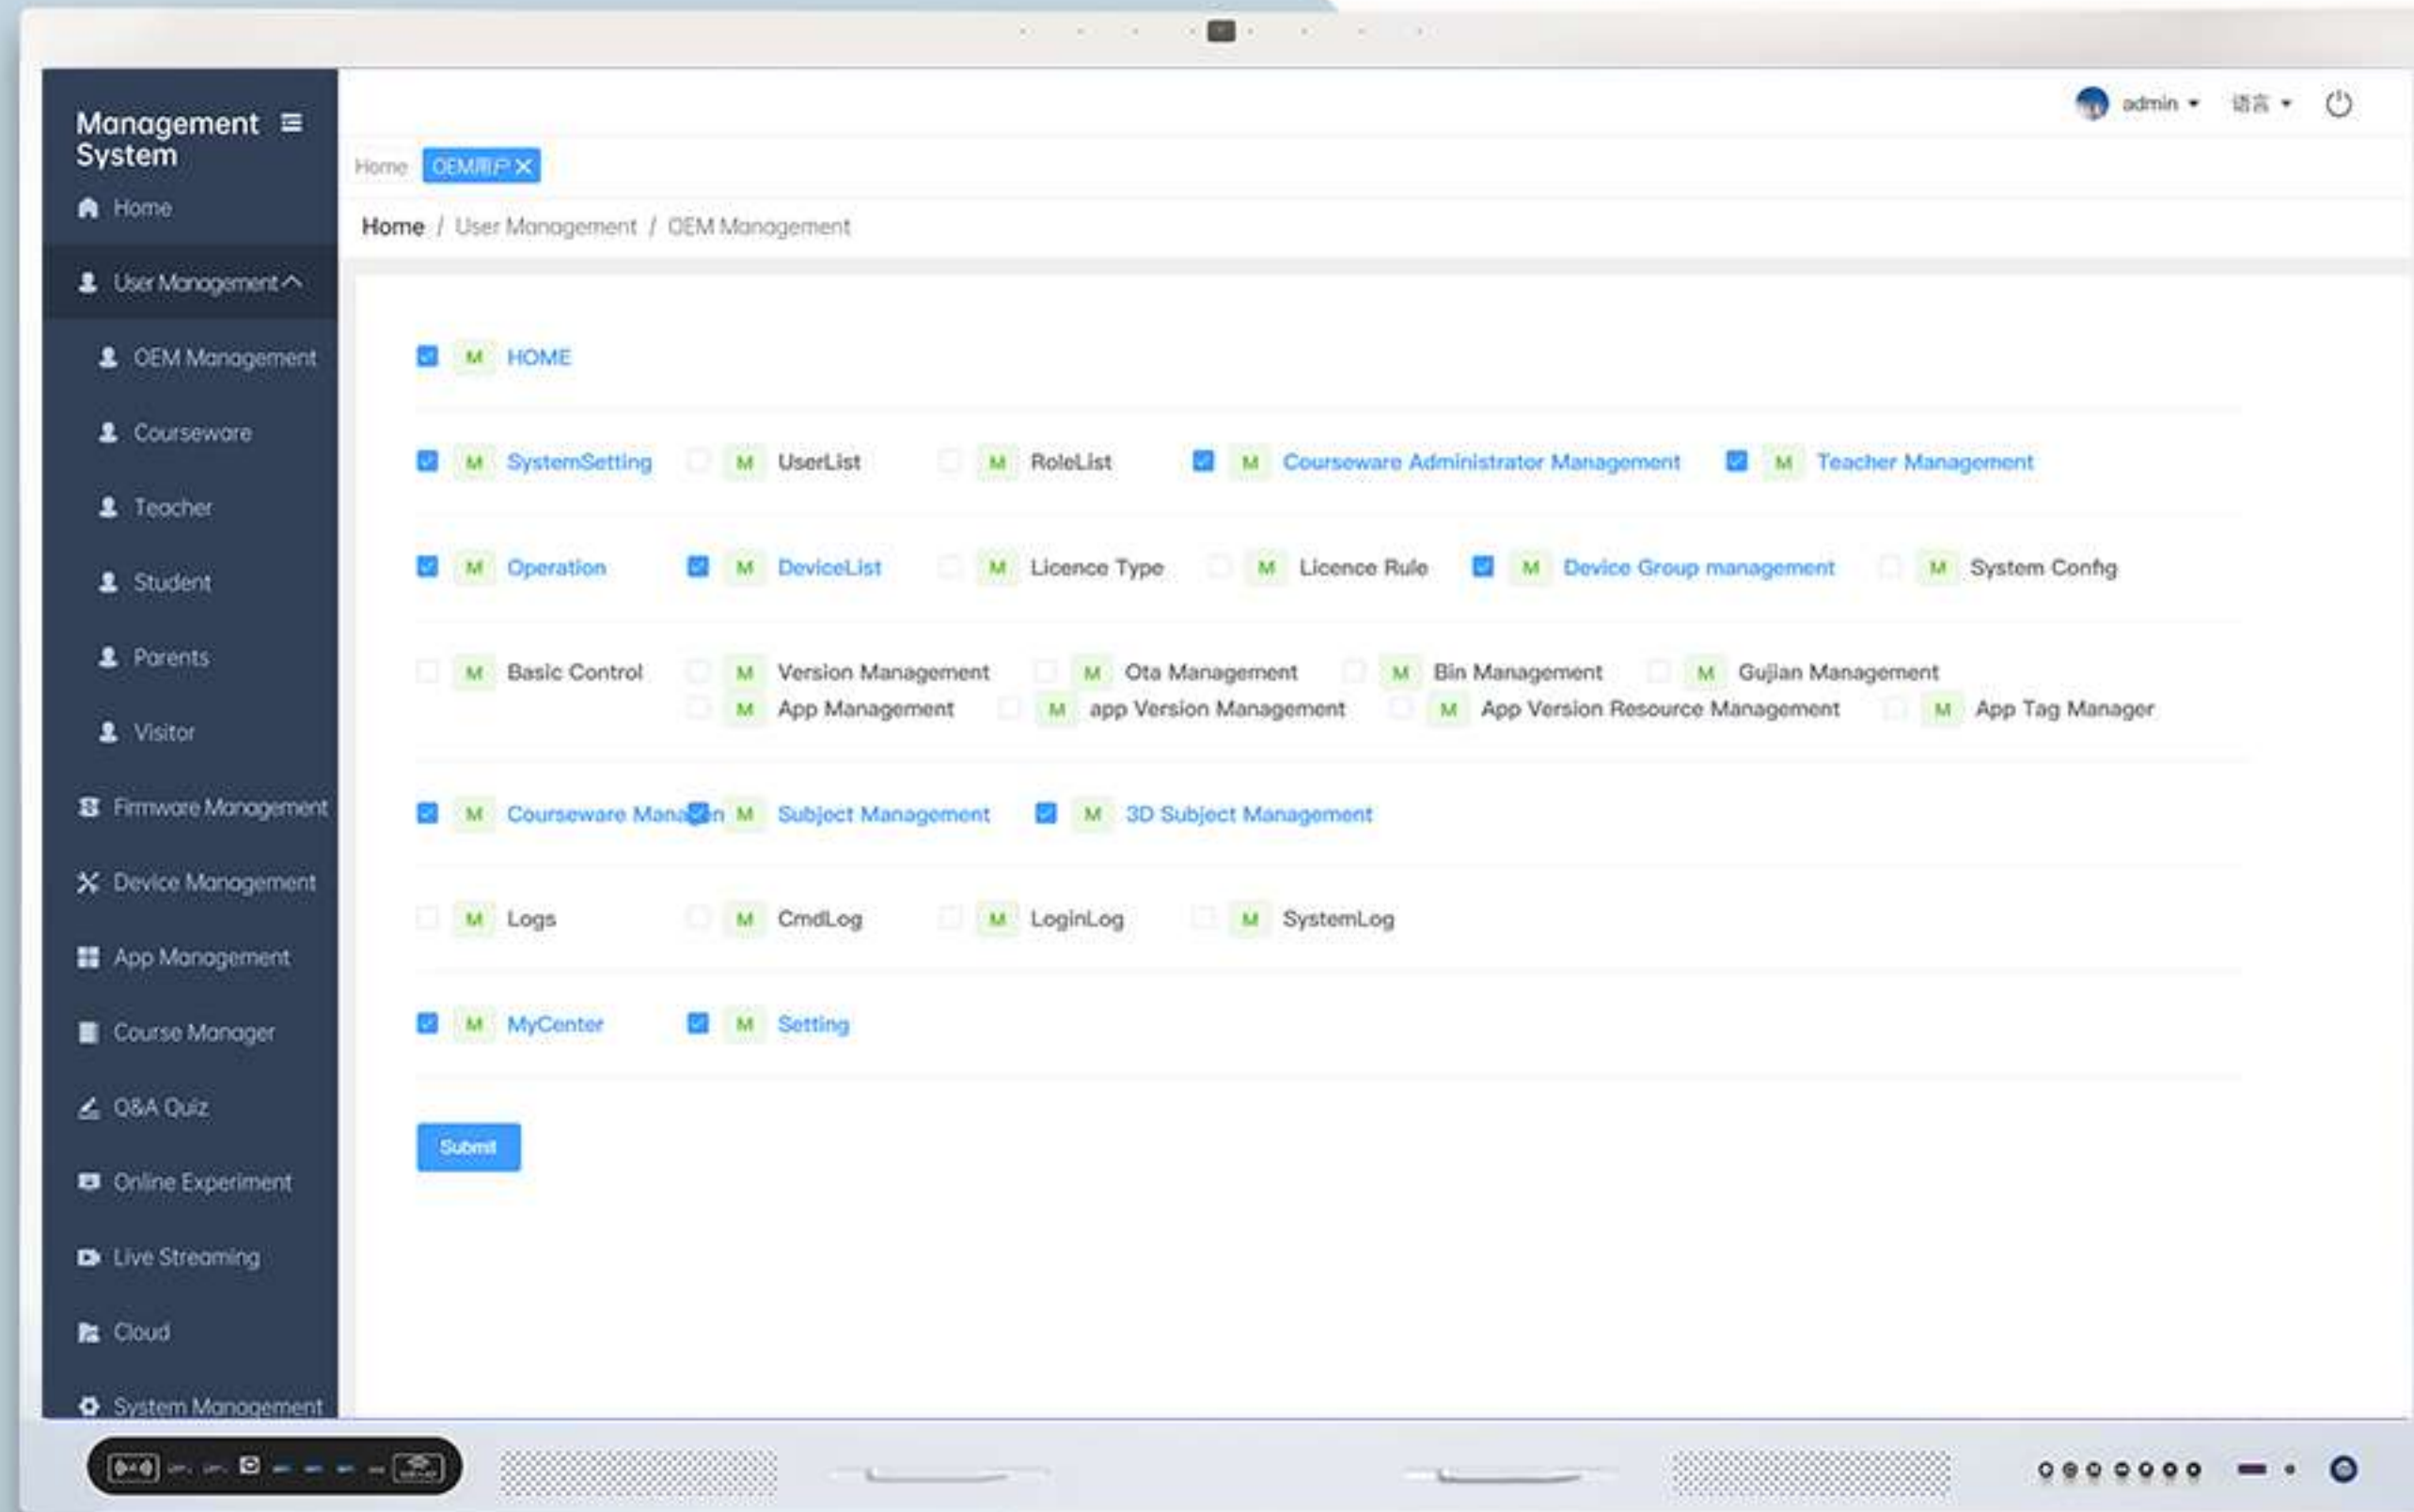

DMS-"Simplify, Streamline, Secure."

Secure your documents, smarten your management, and enjoy a seamless experience, all in one unified platform."

DMS

Easy Maintenance
& Customization

Secured
Document

Save Cost

Recovering Files

Liberate Manpower

Remote Control

Save Storage