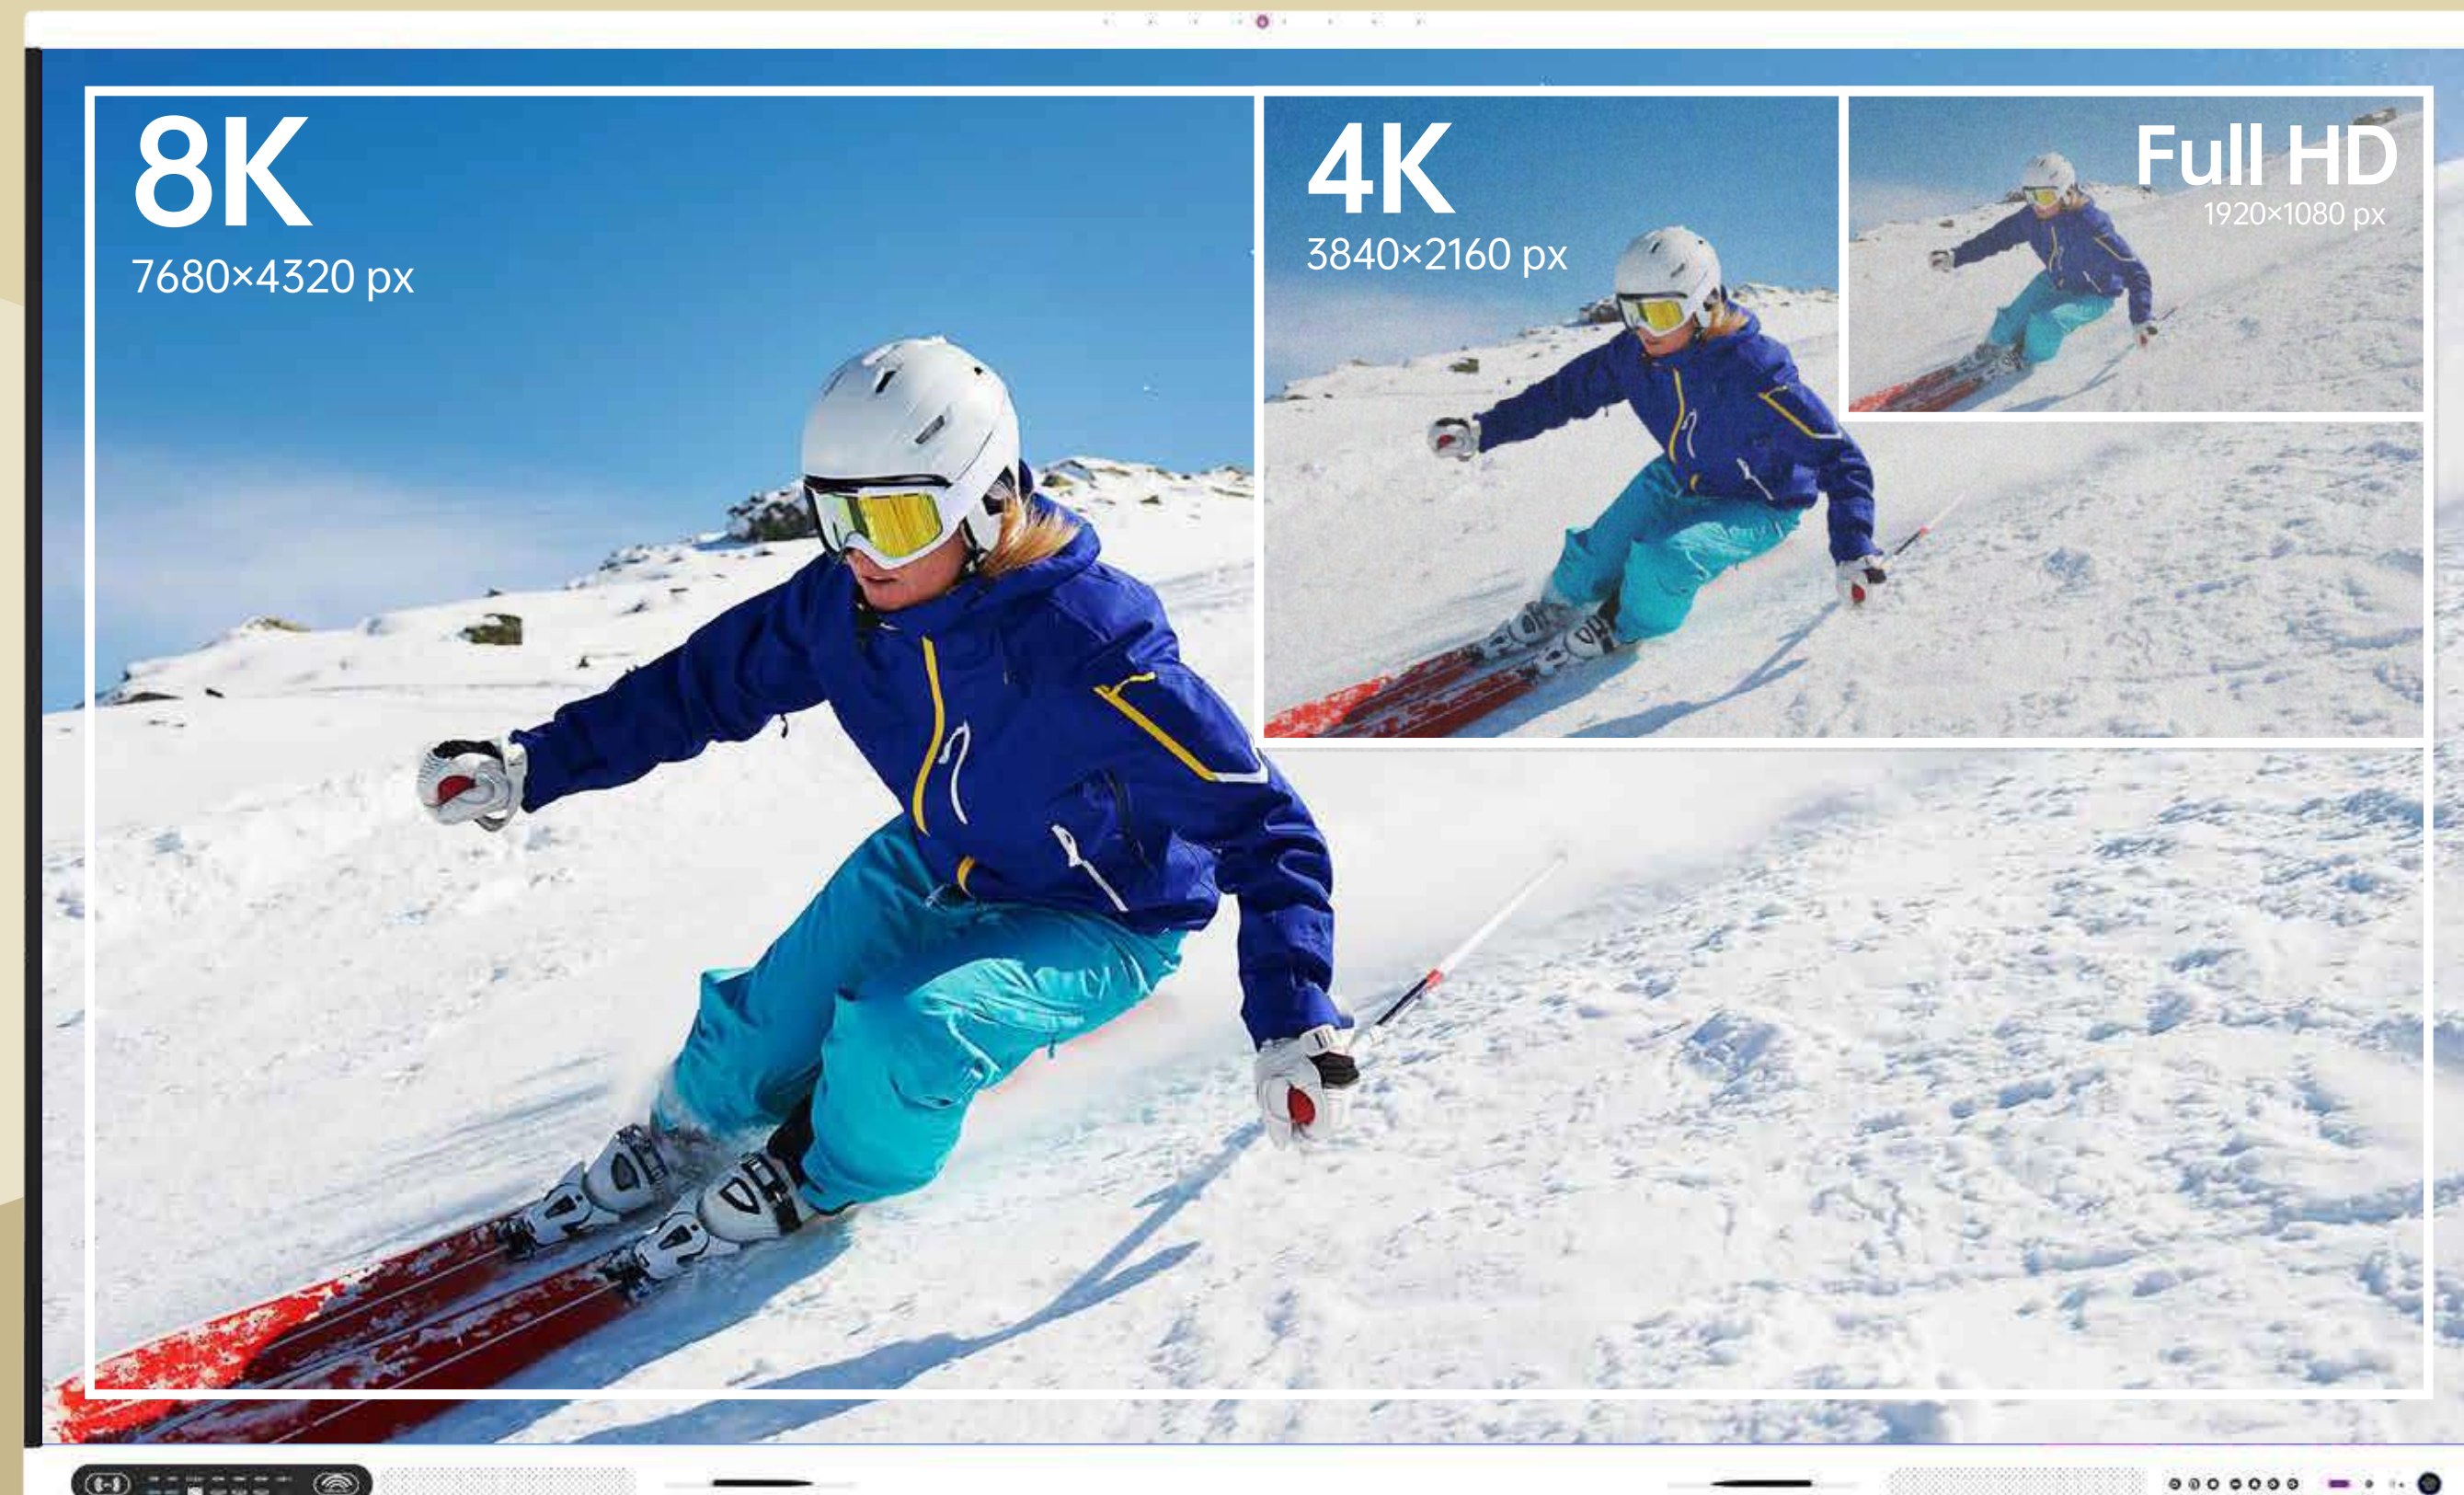

A dynamic display range has 8k video resolution with an unparalleled visual experience offer true to life color and picture quality, enhances any classroom or meeting room experience and adds life to it.

8Ar 10 AI oeato

48MP AI Camera Auto framing

With auto-framing, the Riotouch display automatically adjusts to achieve the best angle based on the number of participants and their location, so it feels like a face-to-face interaction.