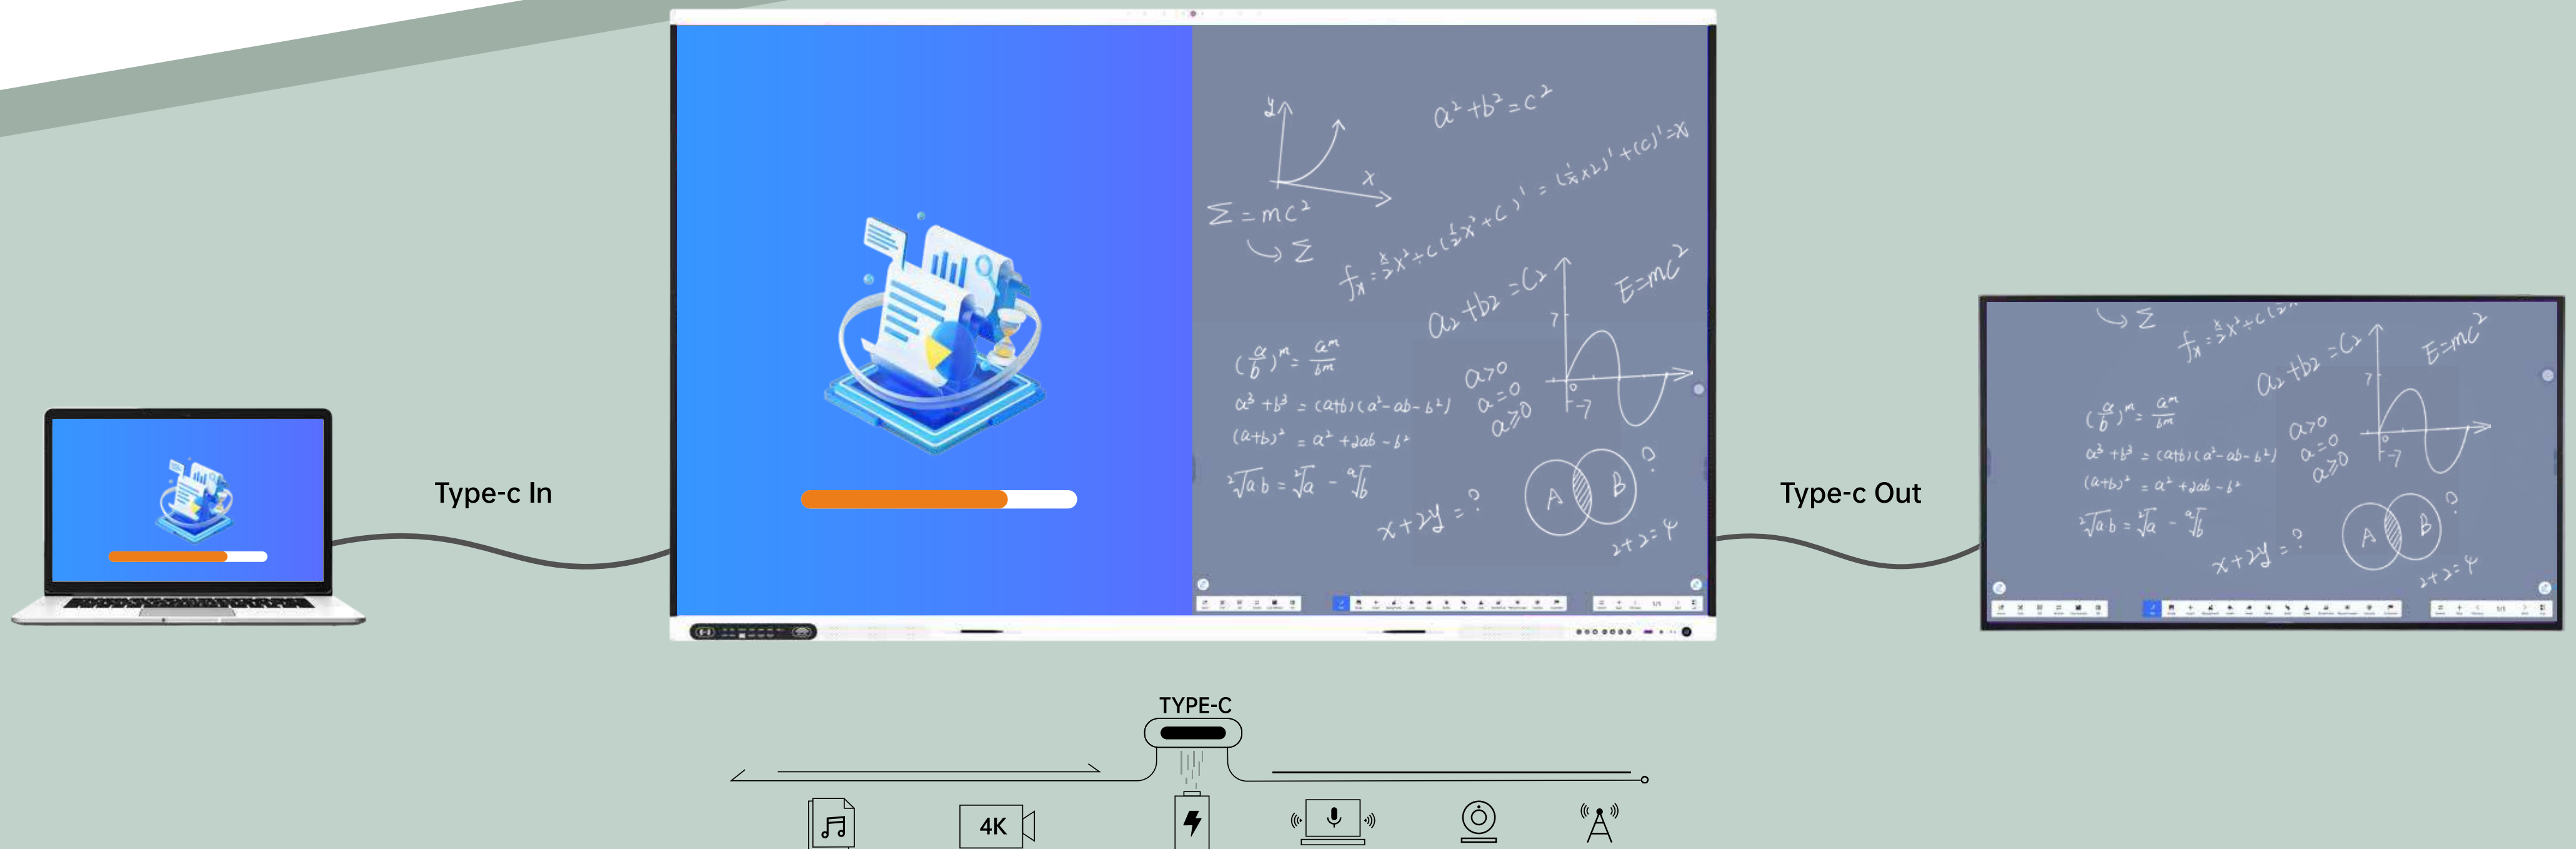

Type-C Versatile Connectivity

Experience seamless connectivity with the versatile Type-C port. Effortlessly connect to webcams, microphones, speakers, USB flash drives, and wired networks by simply plugging in a cable. And with up to 100W of charging performance, your device stays powered throughout your lessons.