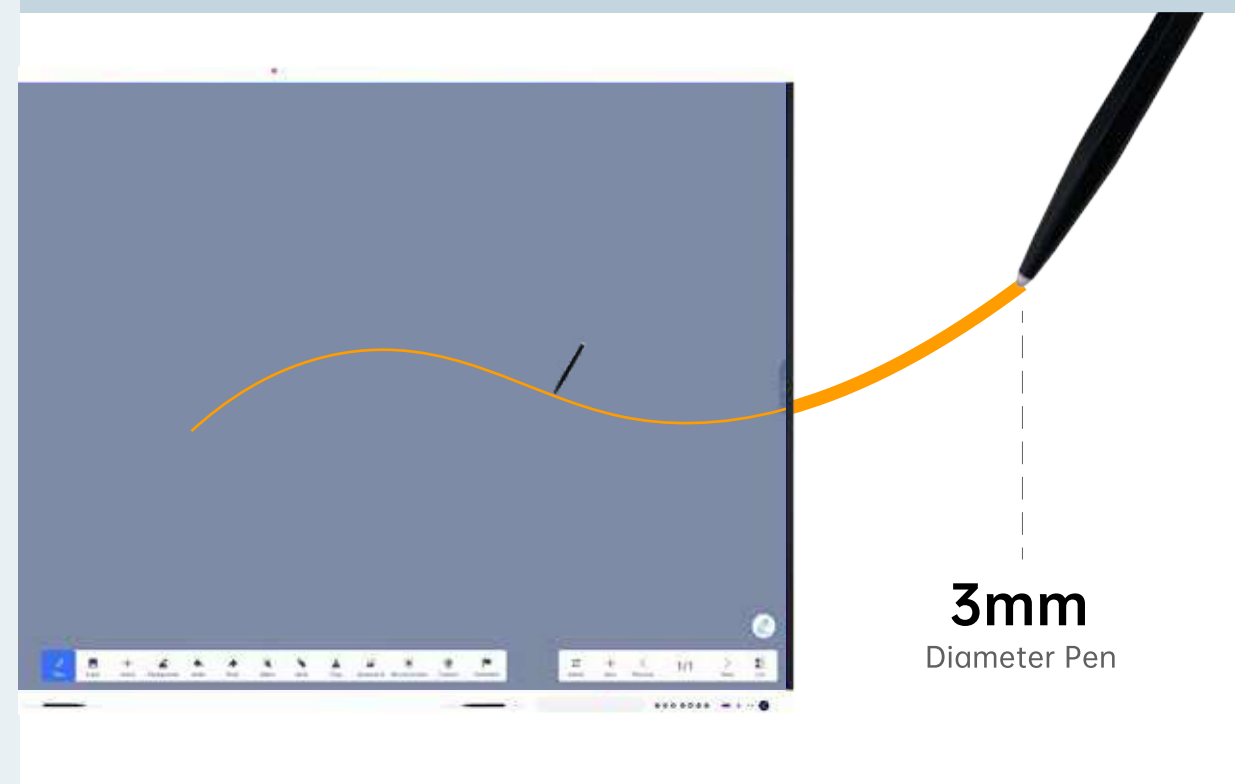

Naturally Smooth Writing with Digital Accuracy

Write, annotate, and collaborate during presentations with a pen-on-paper feel. With dual-pen recognition to support group collaboration, and Ultra Fine Touch technology and 3mm tipped pens for lag-free digital precision, offers unparalleled writing accuracy with a natural flow.