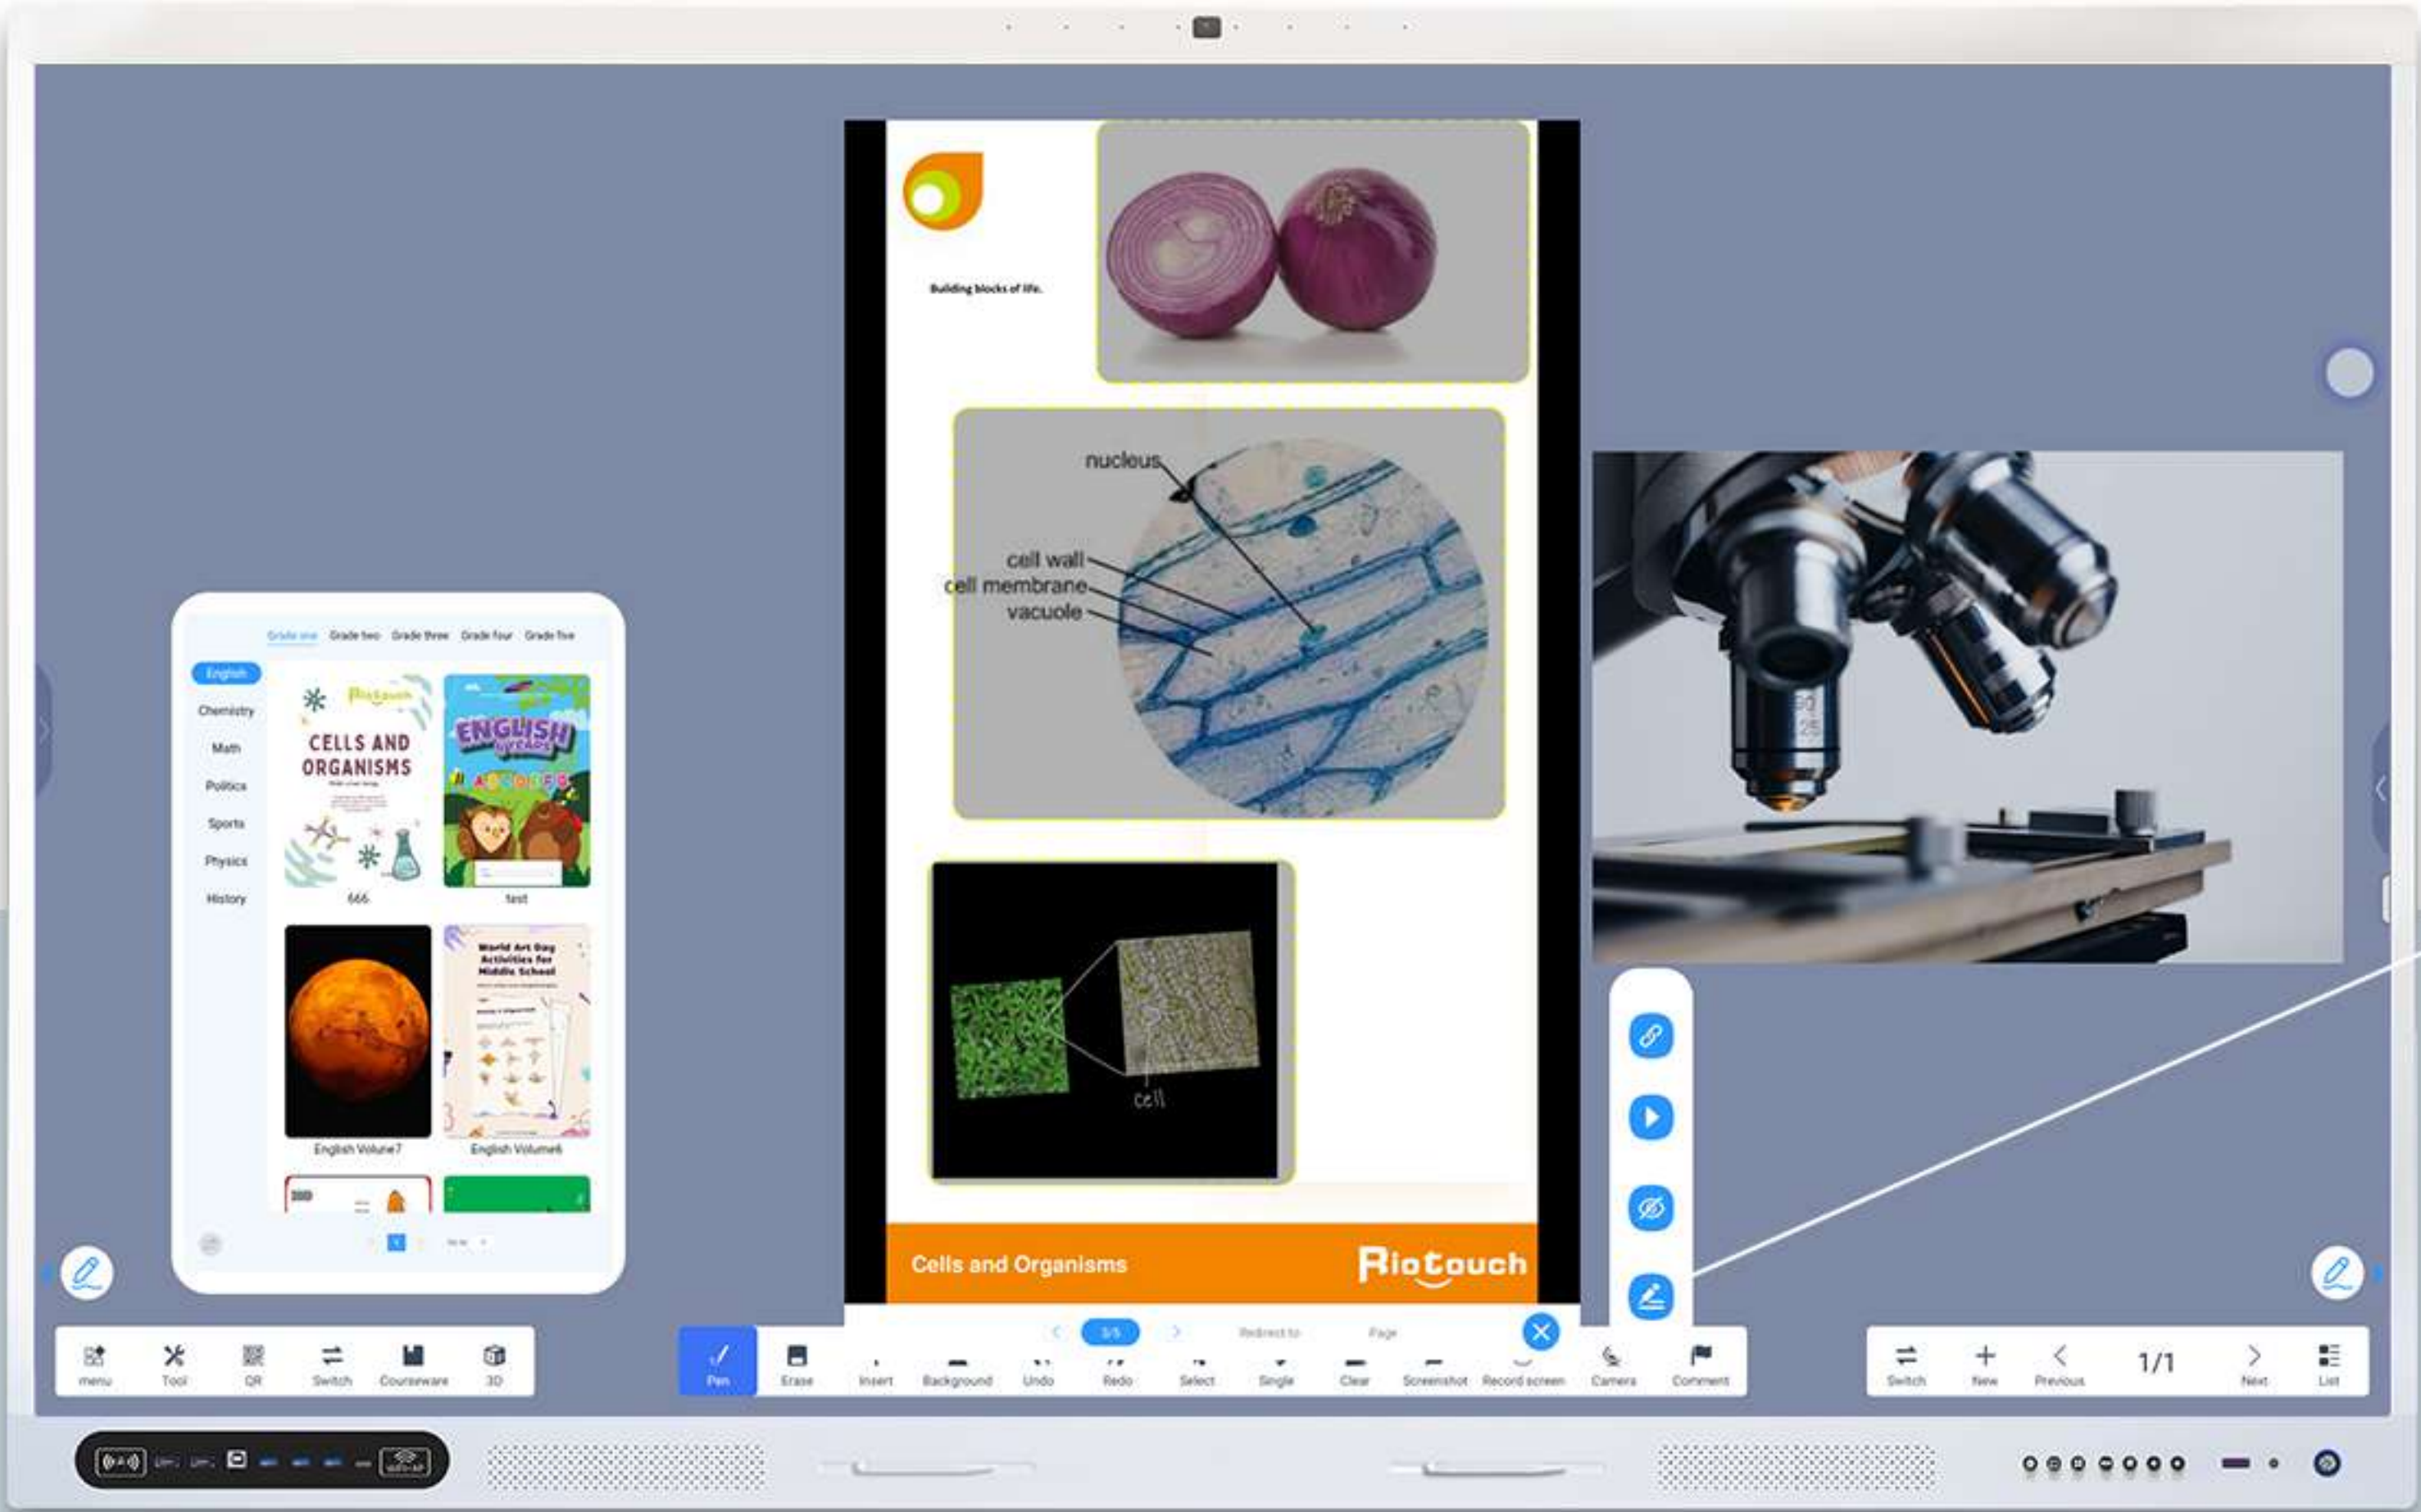

Transform Images into Actionable Insights

Import pictures

From Image to Insight

"Capture. Convert. Conquer."

"With RK3588, capturing an image is just the beginning. Convert it into text and conquer the information it holds. Whether it's documents, receipts, or notes, RK3588's OCR turns images into insights at your fingertips."

Image recognition

Object handling

Google search

Transform Your Writing with Umind Advanced AI Pen

AI-powered pen tools, integrated into our Umind whiteboard software, offer unparalleled accuracy and intuitive functionality.

Empowering Education, Amplifying Insights

– Your gateway to a world of science and math

Courseware Function-Ucourse

Quiz

From primary to higher education, our platform covers a wide range of subjects, igniting curiosity and fostering deep understanding. Customize your curriculum, create dynamic content, and contribute to a learning revolution that transforms teaching and empowers learners to achieve more."