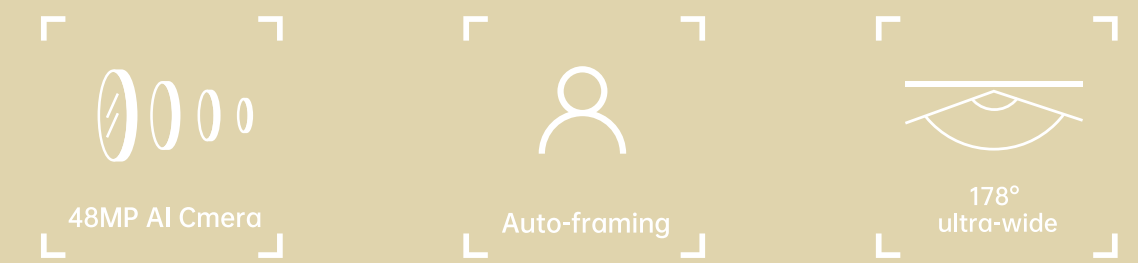

8Ar 10 AI oeato

48MP AI Camera Auto framing

With auto-framing, the Riotouch display automatically adjusts to achieve the best angle based on the number of participants and their location, so it feels like a face-to-face interaction.