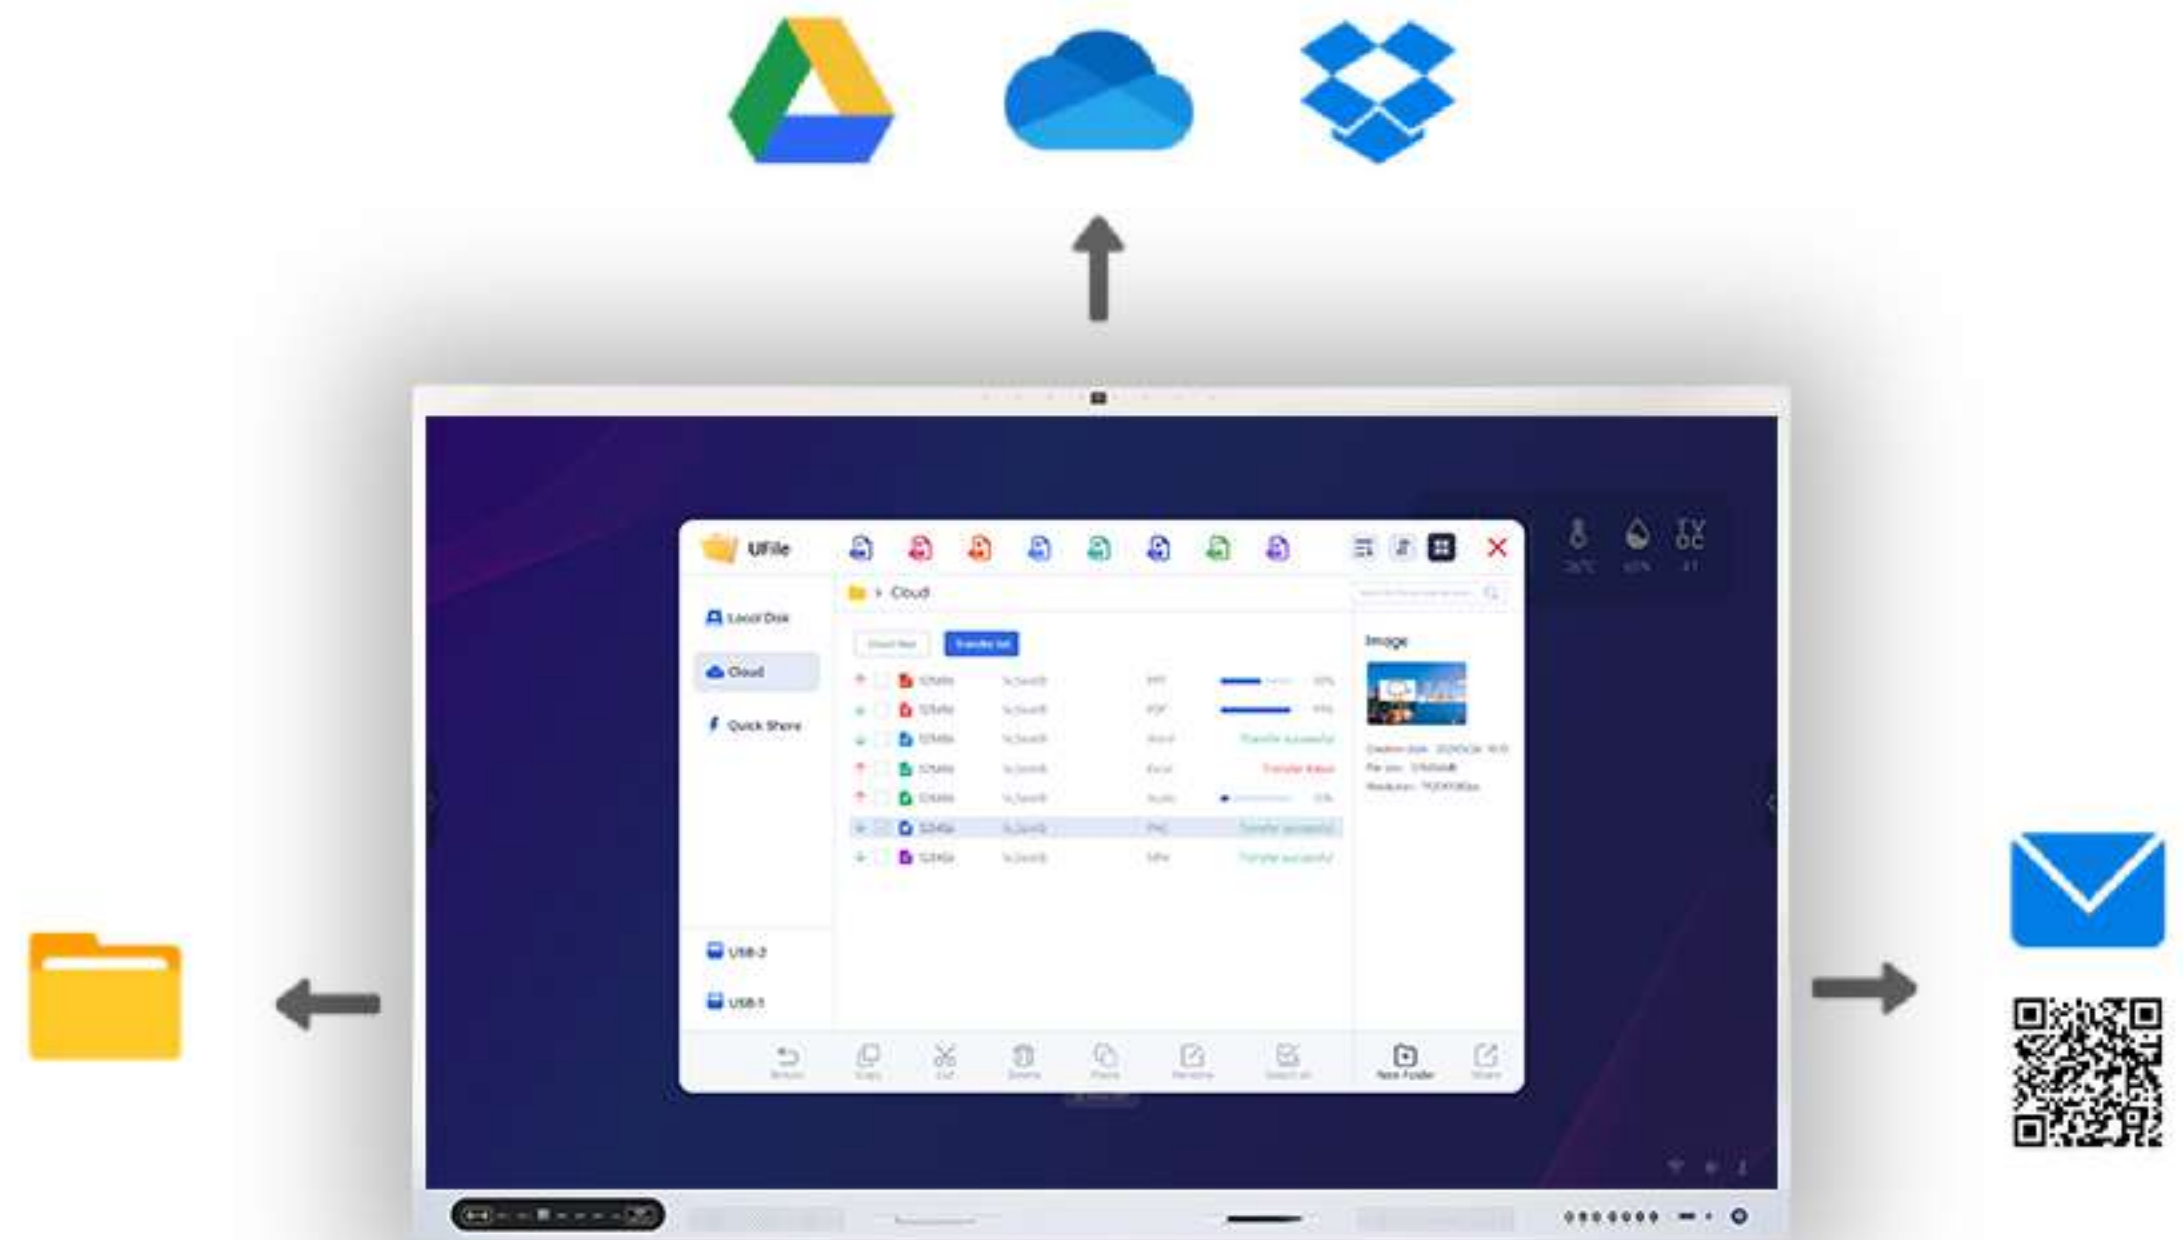

Cloud Sync, Seamless Harmony

"Experience cloud sync like never before. Our service harmonizes with Google, OneDrive, and more, uniting all your data in perfect sync."

Secure, Smart, and Social Cloud

"Secure your data, smarten your access, and socialize your cloud experience. Our service supports Google, OneDrive, and more for a truly social cloud."